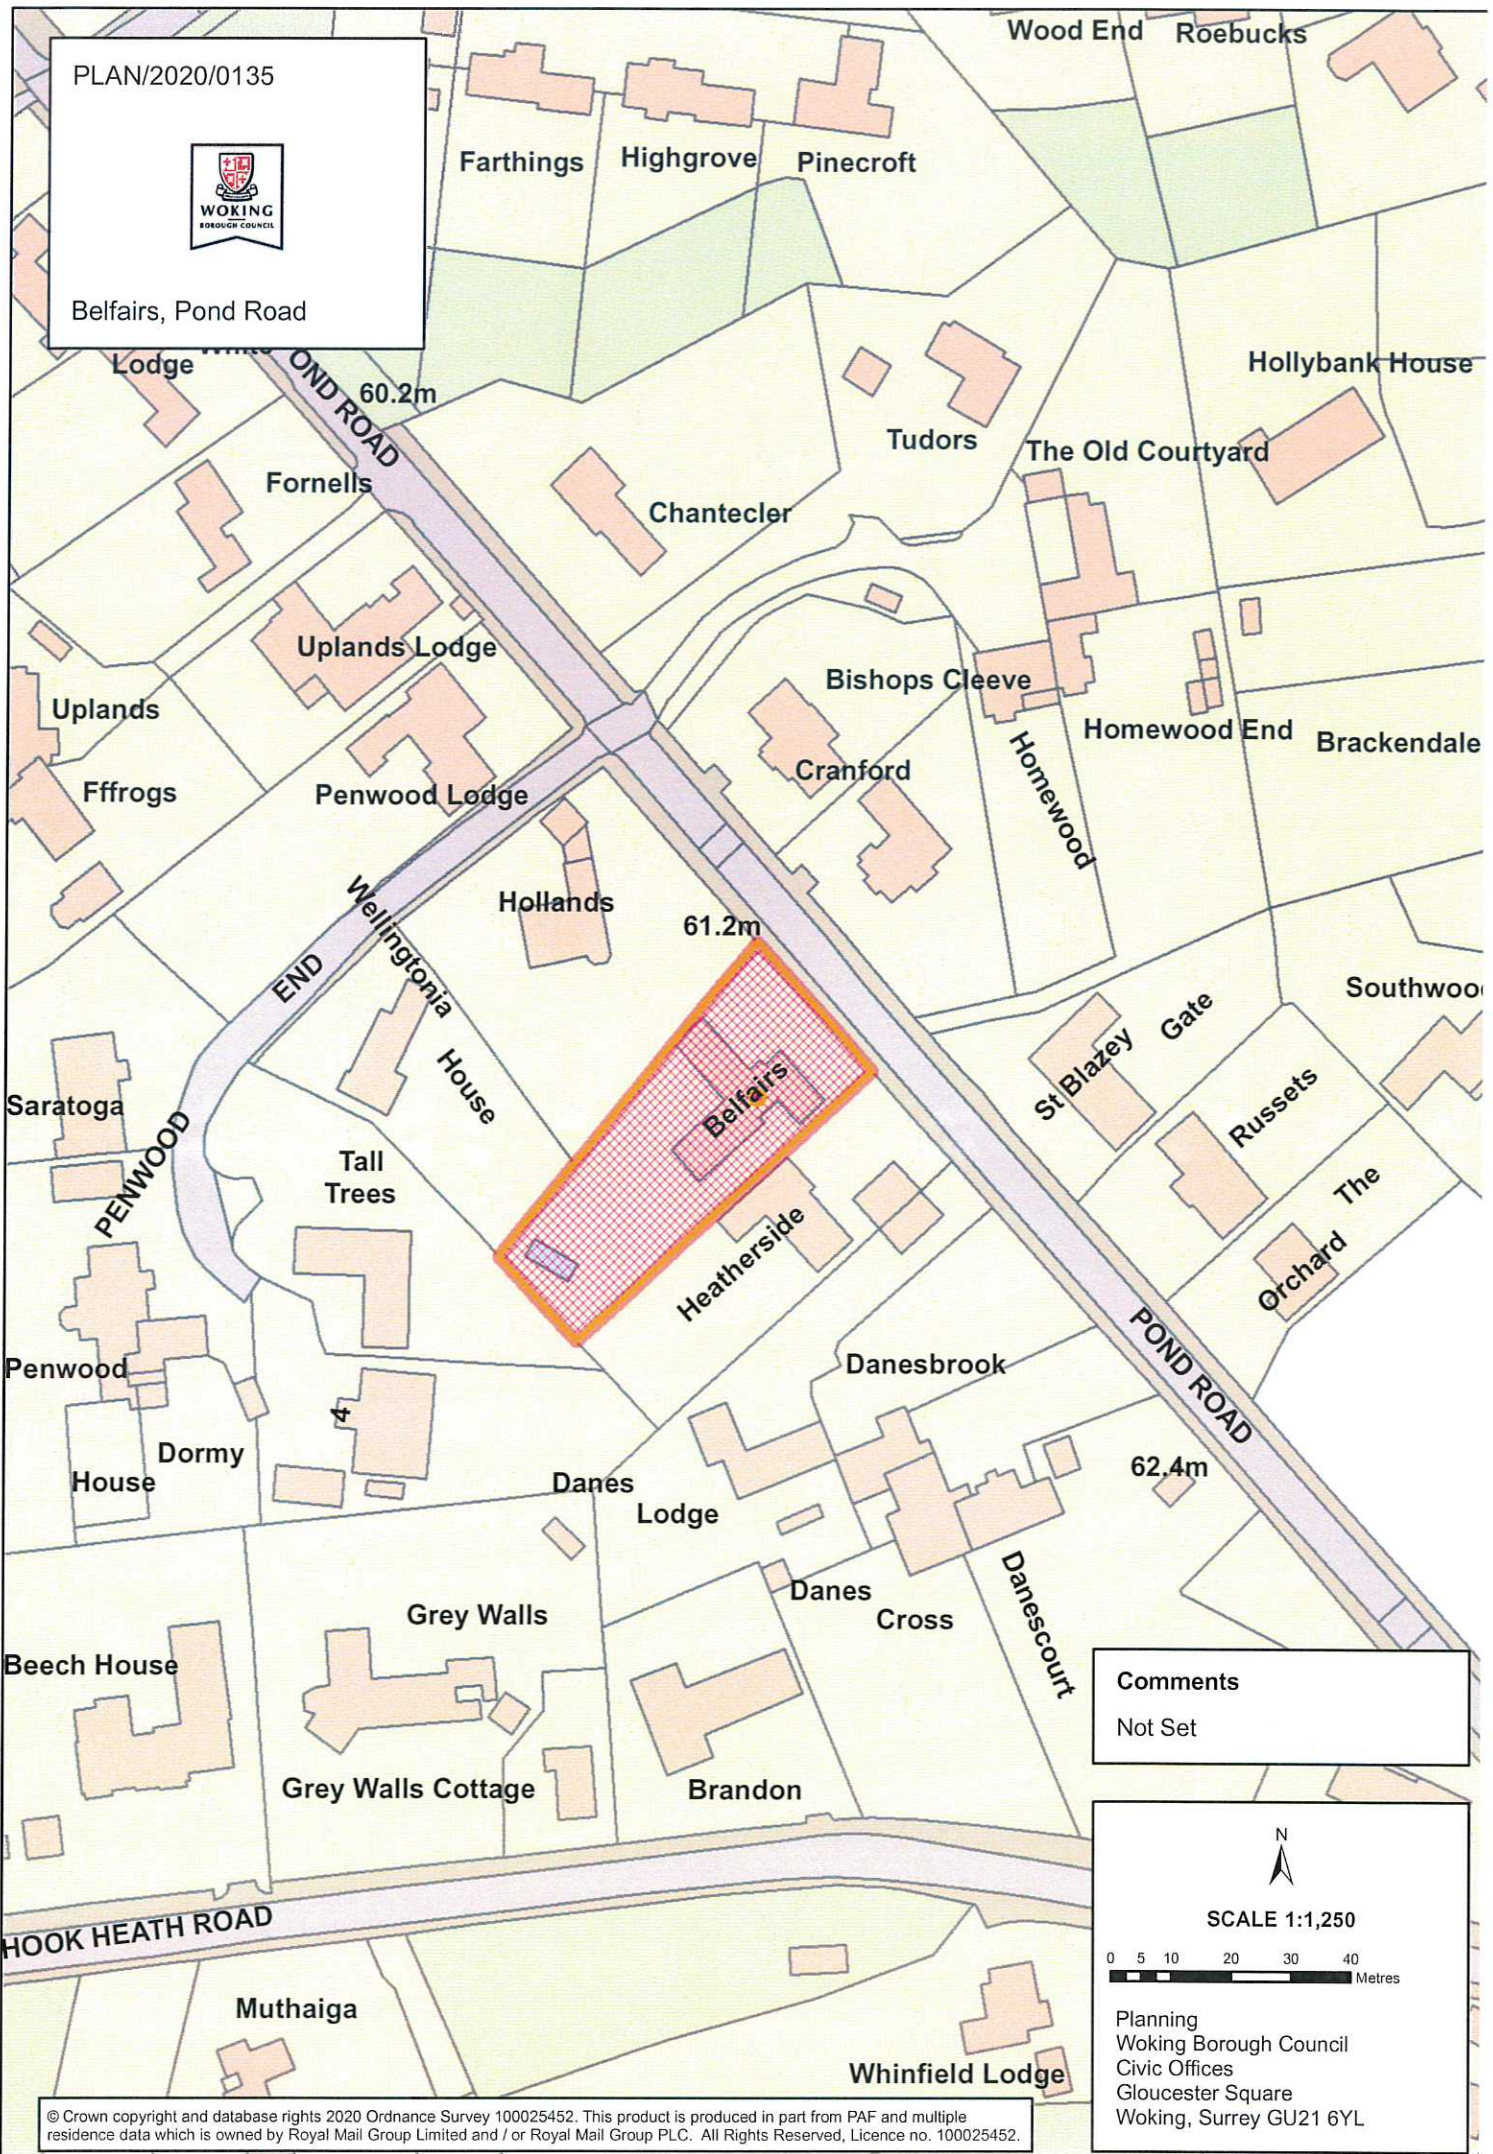

PLAN/2020/0135

Belfairs, Pond Road

60.2m

61.2m

62.4m

Comments  
Not Set

Planning  
Woking Borough Council  
Civic Offices  
Gloucester Square  
Woking, Surrey GU21 6YL